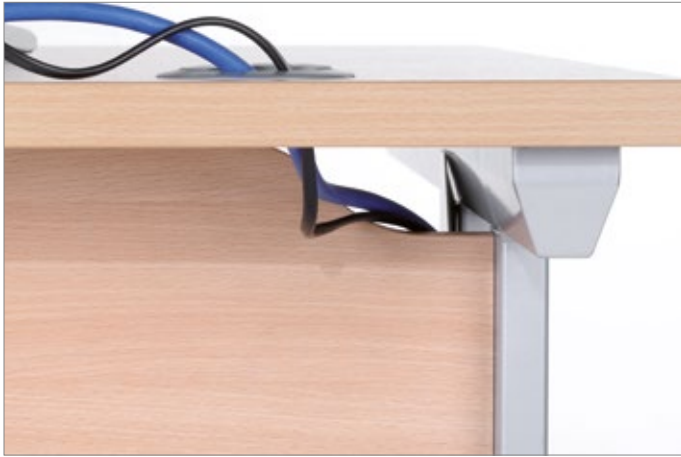

VIVO

Integrated cable management

Integrated cable management

Vivo is an advanced desking system with contemporary styling and sleek, clean cut lines that lends itself to clear thinking and effective decision making. Removable leg covers with integrated wire management in the leg riser combine with the dual access cable cut-outs in the top corners of the modesty panel for complete cable management.

Featuring durable 25mm melamine worktops, heavy duty silver cantilever frames with height adjustable feet and fully integrated cable management designed to improve office aesthetics and safety, Vivo is both practical, visually pleasing and will enhance any office space, as well as improving your network with efficient data flow and full cable protection functionality.

Cable Management

The cables are concealed in the legs to prevent loose cables underneath the desk, providing the perfect solution to all cable management requirements

Leg Covers

The desk legs have removable leg covers that allow easy and quick access to the cables when needed and the cables can also be passed from one desk to another

Cutouts

Cut outs in 18mm back panels allow cables to pass directly through to the vertical cable managed legs to ensure complete cable control

25mm Desktops

Featuring durable 25mm melamine worktops available in five finish options, with a choice of screen styles, sizes and colours to complement the range