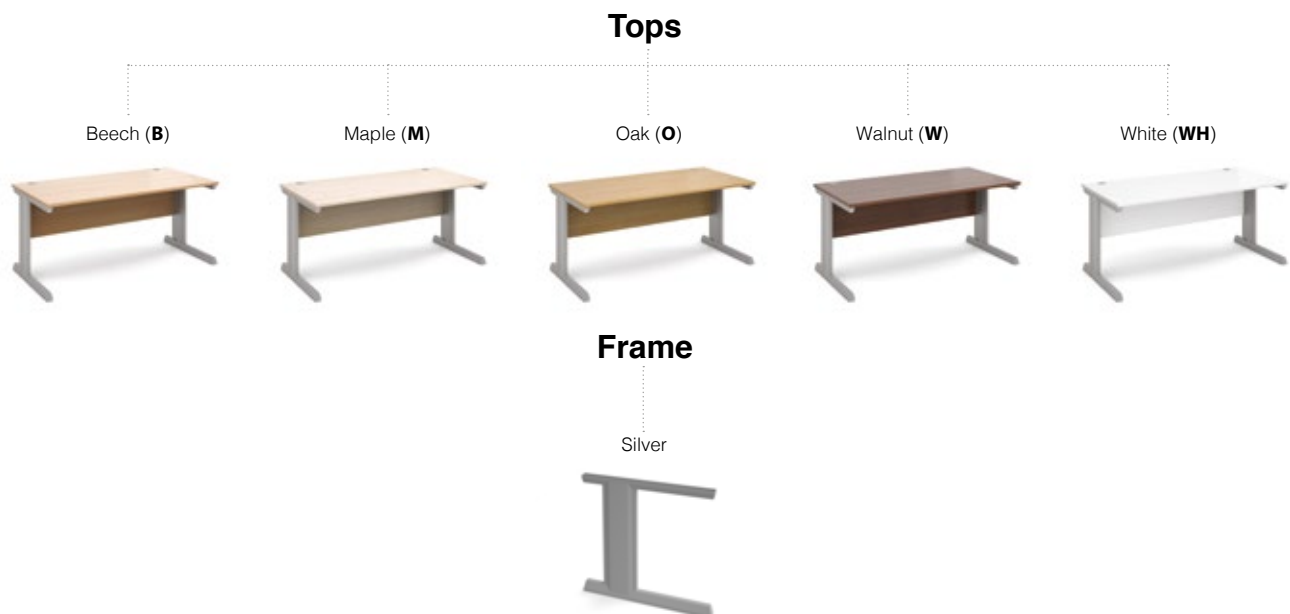

Featuring durable 25mm melamine worktops, heavy duty silver cantilever frames with height adjustable feet and fully integrated cable management designed to improve office aesthetics and safety, Vivo is both practical, visually pleasing and will enhance any office space, as well as improving your network with efficient data flow and full cable protection functionality.

STYLES

STRAIGHT

WAVE

ERGONOMIC

VIVO Integrated Cable Management

Finish Options

Desktops available in Beech, Maple, Oak, Walnut and White. Frames available in Silver

Cable Management

The cables are concealed in the legs to prevent loose cables underneath the desk, providing the perfect solution to all cable management requirements

Leg Covers

The desk legs have removable leg covers that allow easy and quick access to the cables when needed and the cables can also be passed from one desk to another

Vivo - Desks

Straight Desk 600mm

CODE	W	D	H	RRP
VEX8	800	600	725	£294
VEX10	1000	600	725	£297
VEX12	1200	600	725	£312
VEX14	1400	600	725	£324
VEX16	1600	600	725	£340
VEX18	1800	600	725	£354

- Rectangular desks 600mm deep with modesty panel
- Smaller desks are ideal for areas where space is limited